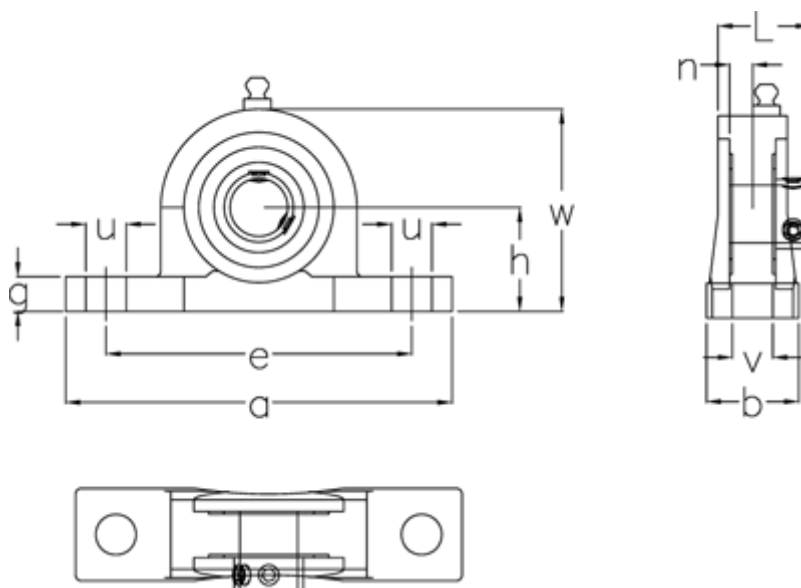

Data Sheet

Article number: 54810022081

Description: Pillow block SS UCP208 LDK f/shaft dia.40 mm
All stainless, matt

Measures

a	= 184	L	= 49.2
b	= 54	Nominal drive	= 19
Bearing	= SUC208	u	= 21
Bolt size	= M14	v	= 17
e	= 137	w	= 98
g	= 18	Weight	= 1.72
h	= 49.2		
Housing	= SP208		